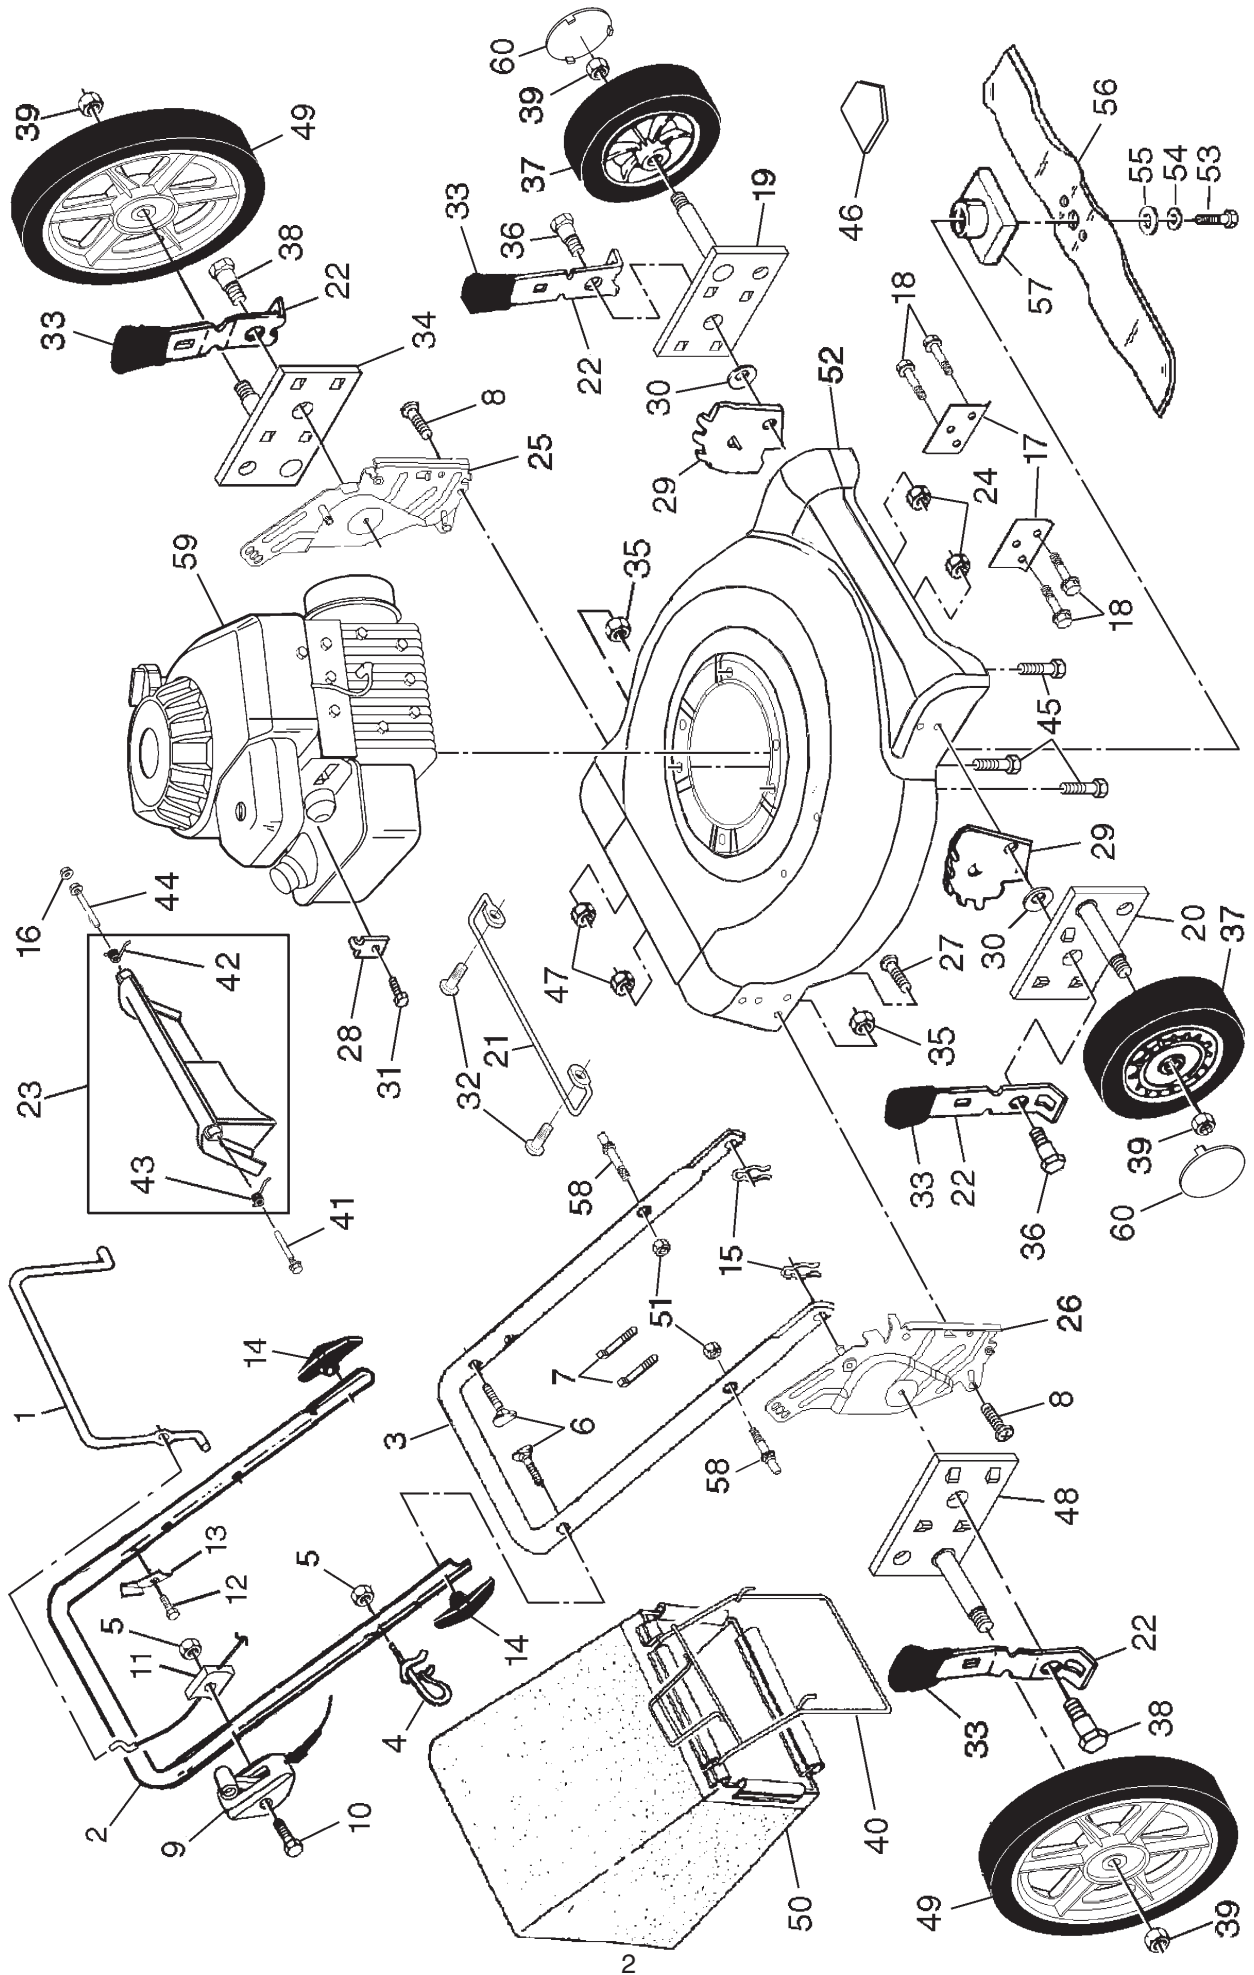

# ILLUSTRATED PARTS BREAKDOWN

**PARTNER**

**4.0 HORSEPOWER**

**21" REAR-DISCHARGE LAWN MOWER**

**MODEL NUMBER P4053SB (P4053SBA)**

**964 77 54-01**

ROTARY LAWN MOWER -- MODEL NUMBER P4053SB (P4053SBA) PRODUCT NUMBER 964 77 54-01

# ROTARY LAWN MOWER - - MODEL NUMBER P4053SB (P4053SBA) PRODUCT NUMBER 964 77 54-01

KEY NO.	PART NO.	DESCRIPTION
1	532 18 04-26	Control Bar
2	532 17 76-98	Upper Handle
3	532 16 45-56	Lower Handle
4	532 17 95-85	Rope Guide
5	532 13 20-04	Locknut 1/4-20
6	532 13 19-59	Handle Bolt
7	532 06 64-26	Wire Tie
8	874 78 05-12	Hex Bolt 5/16-18 x 3/4
9	532 17 02-97	Throttle Control
10	532 18 33-65	Screw
11	532 14 92-93	Engine Zone Control Cable
12	532 75 06-34	Hex Washer Head Screw #10-24 x 1/2
13	532 12 51-62	Up-Stop Bracket
14	532 19 13-90	Handle Knob
15	532 05 17-93	Hairpin Cotter
16	532 75 11-52	Nut, Hex, Flangelock 1/4-20
17	532 17 41-12	Support Bracket
18	817 60 04-06	Screw
19	532 18 92-77	Axle Arm Assembly, LF
20	532 18 92-78	Axle Arm Assembly, RF
21	532 16 94-23	Footguard
22	532 16 85-99	Selector Spring
23	532 18 66-12	Kit, Rear Door (Includes Springs)
24	873 93 05-00	Locknut 5/16-18
25	532 18 71-15	Handle Bracket Assembly, LH
26	532 18 71-16	Handle Bracket Assembly, RH
27	532 85 18-56	Screw 1/4-20 x 3/8
28	532 11 11-90	Clamp
29	532 16 57-04	Wheel Adjusting Bracket, Front
30	532 18 39-01	Spacer
31	532 08 38-16	Screw
32	532 05 45-83	Screw
33	532 17 01-43	Selector Knob
34	532 18 36-61	Axle Arm Assembly, LR

**NOTE:** All component dimensions given in U.S. inches.  
1 inch = 25.4 mm